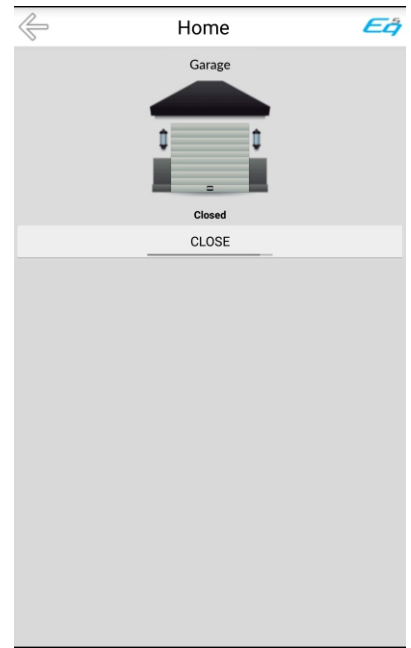

Home

Zone Number	Zone Name	Status	Bypass
001	Front Door	Green dot	OFF
002	Foyer Motion	Red dot	OFF
003	Family Room Slider	Green dot	OFF
004	Back Door	Green dot	OFF
005	Playroom Motion	Green dot	OFF
006	Family Room Glass Break	Green dot	OFF
007	Garage OHD	Green dot	OFF
008	Side Door	Green dot	OFF
009	Wireless Repeater	Green dot	OFF
010	Zone 10	Green dot	OFF