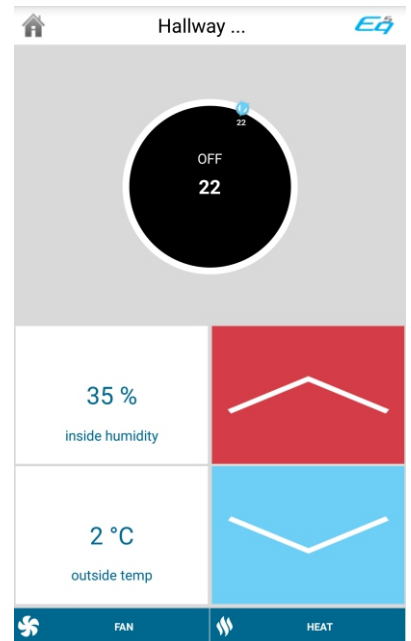

Home

Zone Number	Zone Name	Status	Bypass
001	Front Door	Green dot	OFF
002	Foyer Motion	Red dot	OFF
003	Family Room Slider	Green dot	OFF
004	Back Door	Green dot	OFF
005	Playroom Motion	Green dot	OFF
006	Family Room Glass Break	Green dot	OFF
007	Garage OHD	Green dot	OFF
008	Side Door	Green dot	OFF
009	Wireless Repeater	Green dot	OFF
010	Zone 10	Green dot	OFF