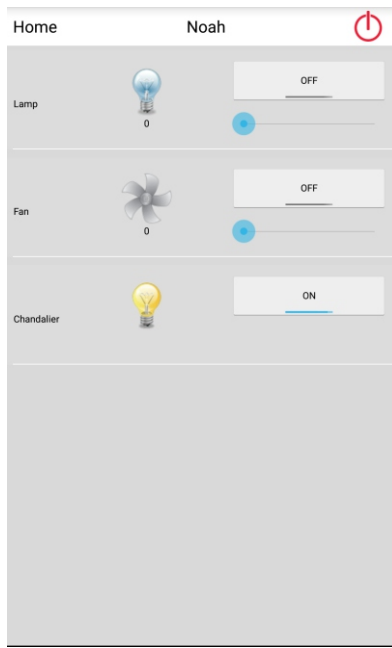

SONOS

nexus

Don't open your *door* to the unknown”

Answer your TELEPORT door station call with ease and convenience from any touch panel installed and provides the ability to unlock your door with conventional door strikes or Z-Wave locks.

TELEPORT

Home

Zone Number	Zone Name	Status	Bypass
001	Front Door	Green dot	OFF
002	Foyer Motion	Red dot	OFF
003	Family Room Slider	Green dot	OFF
004	Back Door	Green dot	OFF
005	Playroom Motion	Green dot	OFF
006	Family Room Glass Break	Green dot	OFF
007	Garage OHD	Green dot	OFF
008	Side Door	Green dot	OFF
009	Wireless Repeater	Green dot	OFF
010	Zone 10	Green dot	OFF