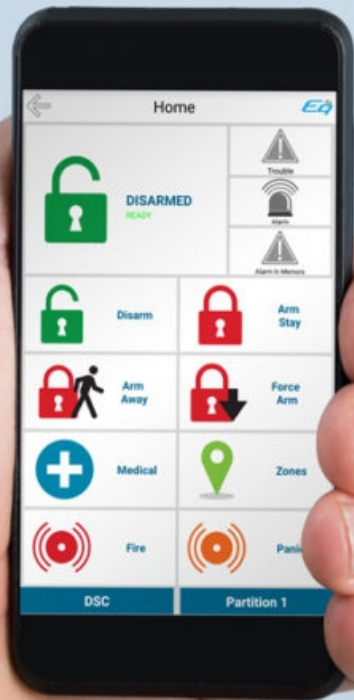

CONTROL AT YOUR FINGERTIPS

With intuitive apps for Android, iOS and Windows PC you can stay connected to your home anywhere in the world. Enjoy seamless usage across all platforms including our 7 inch touch panel, with no need to relearn UI interaction.

Z-Wave Lighting Devices

Z-Wave technology is simple: the more Z-Wave products you have in your smart home, the stronger your smart home network. Z-Wave, enables smart home products like locks, lights and thermostats to talk to each other. This creates the backbone of your smart home. Z-Wave's proprietary RF frequency eliminates the chance of interference from other devices and is highly penetrable for all construction types. Its penetrability in combination with its mesh network technology makes it versatile even for those larger scale homes and unique construction material projects.

Silver Granite (SG)

White Satin (WS)

Alpine White (AW)

nest™

DSC

P ▲ R ▲ D O X[®]
S E C U R I T Y S Y S T E M S

SAVE YOUR HOME FROM FLOODING

One of the leading causes in household water damage is sink and toilet supply line failure. Integrating flood sensors with your alarm system and EQ5 can save your home from the devastating effects of water damage. Receive instant notification of flood detection and automatically close your homes water supply with a Z-Wave valve in seconds.

SONOS

nexus

Don't open your *door* to the unknown”

Answer your TELEPORT door station call with ease and convenience from any touch panel installed and provides the ability to unlock your door with conventional door strikes or Z-Wave locks.